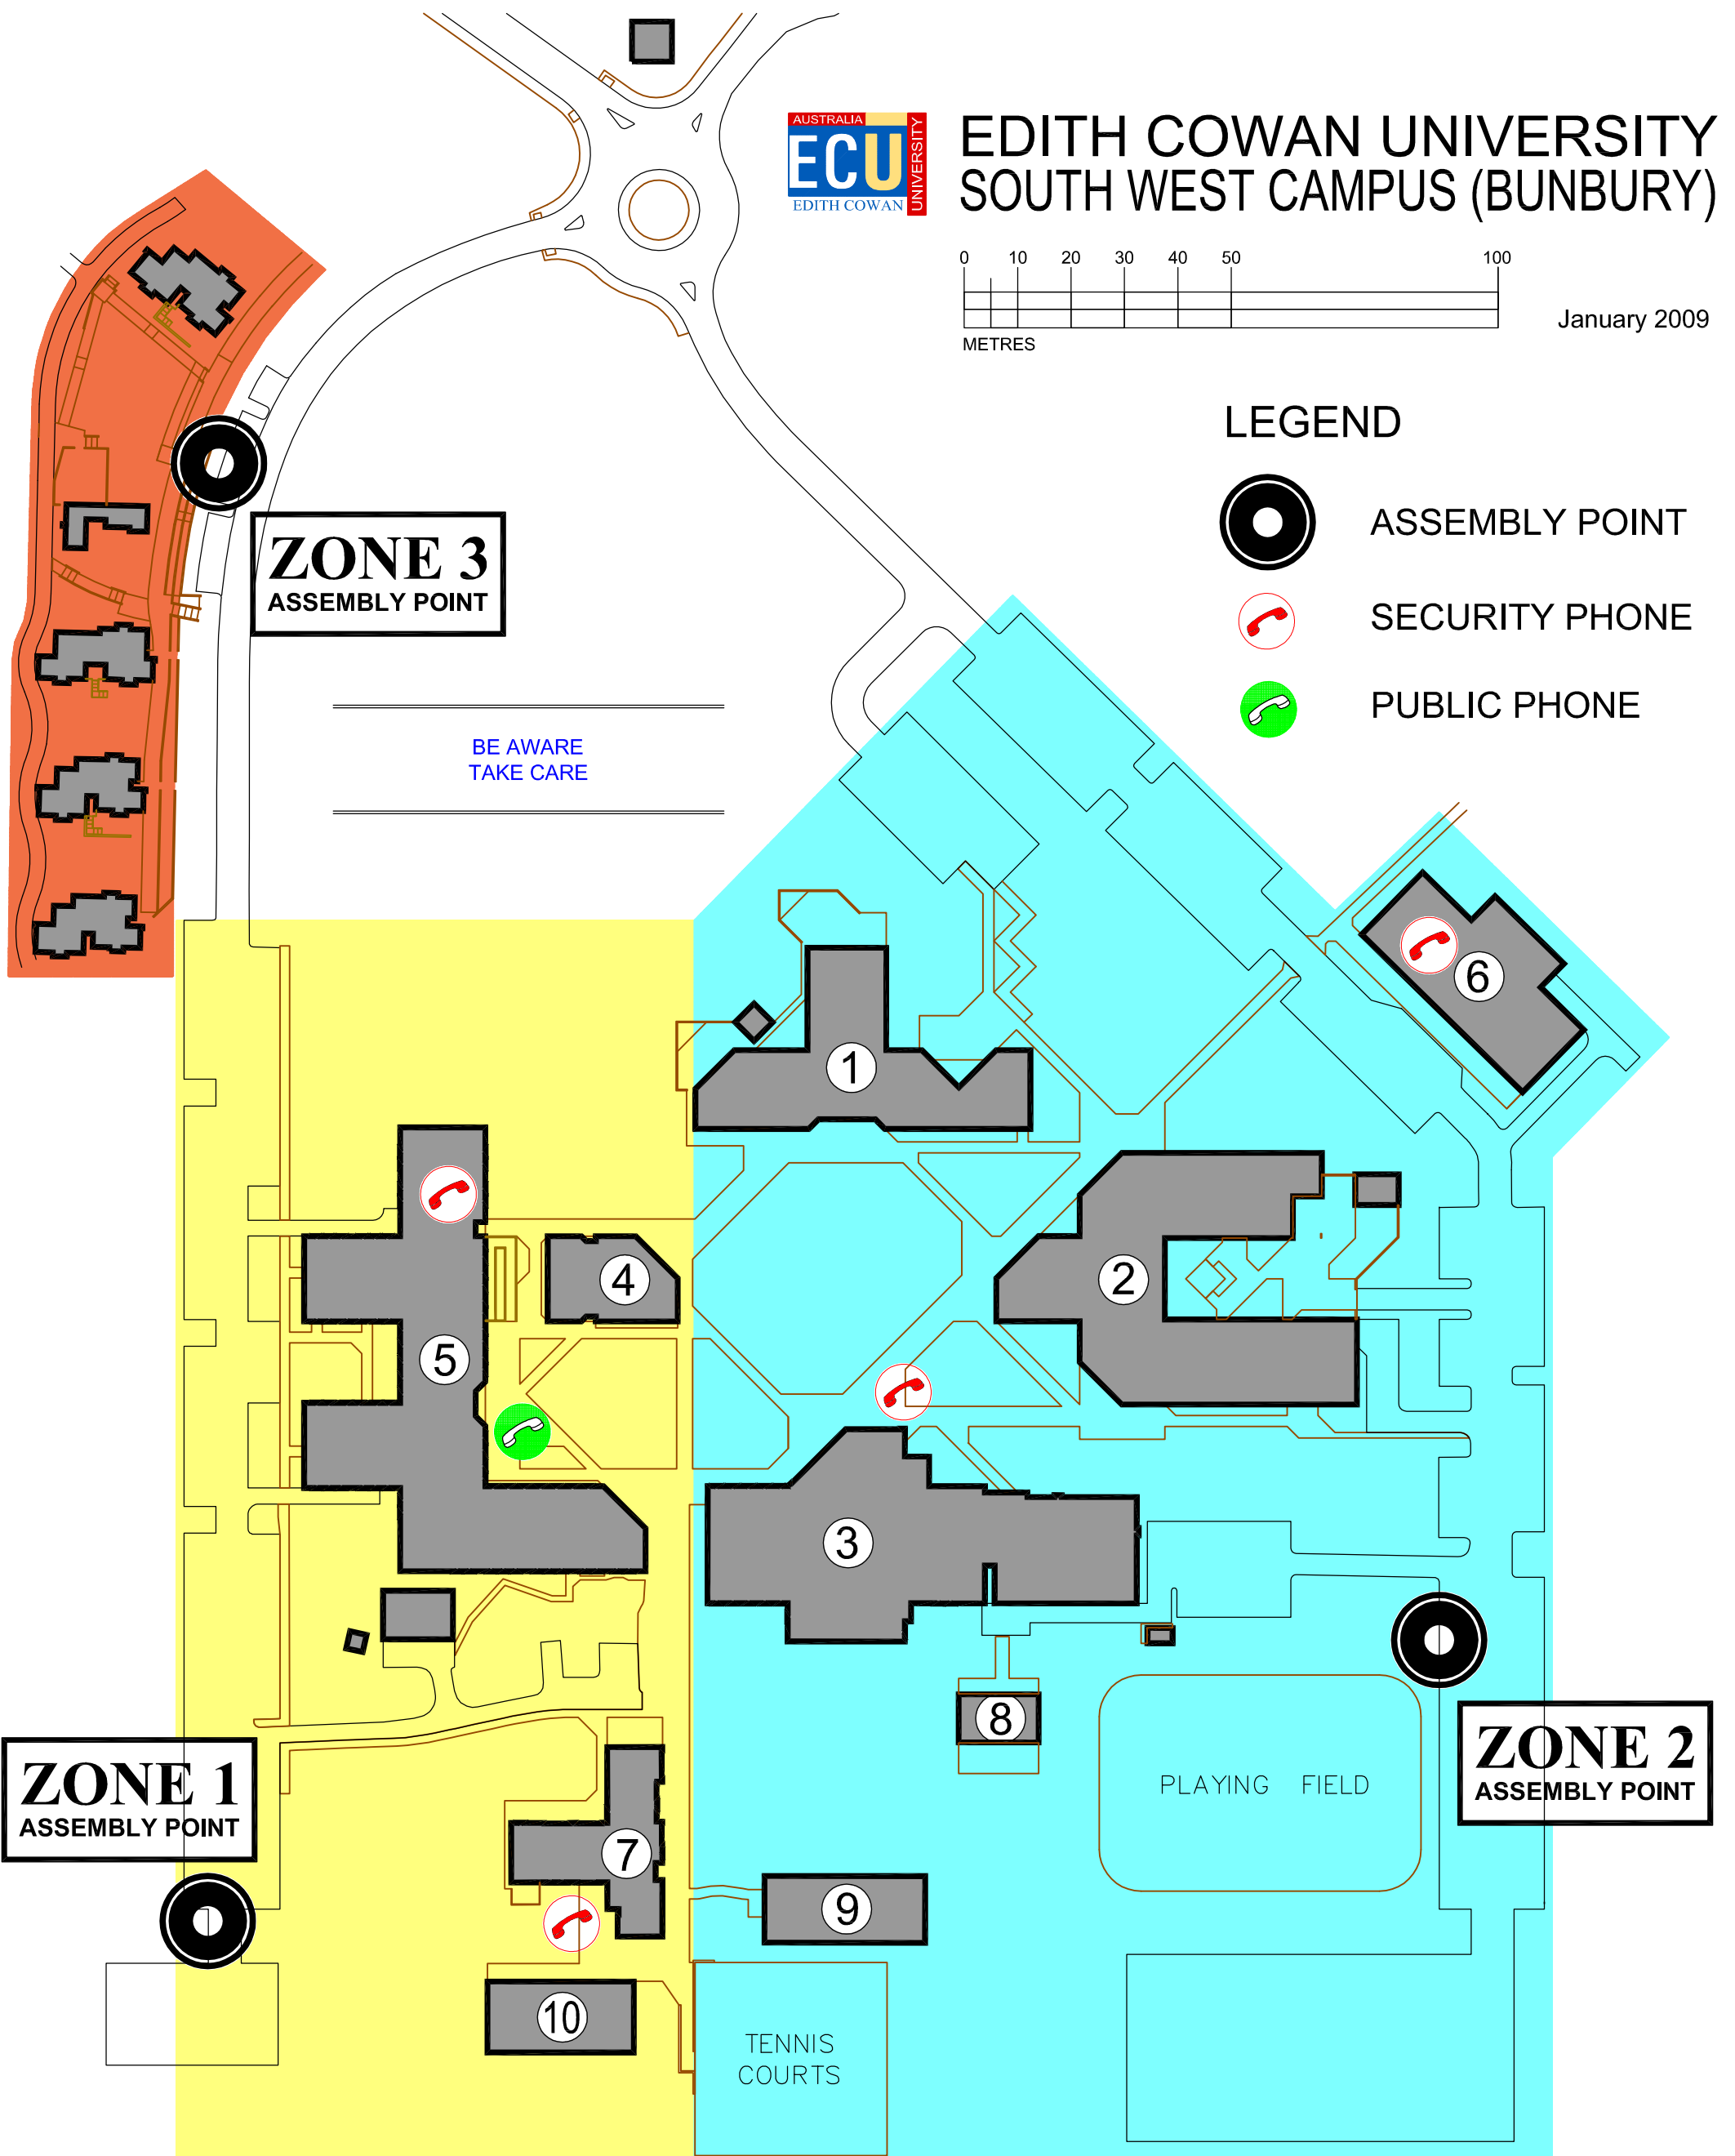

EDITH COWAN UNIVERSITY SOUTH WEST CAMPUS EMERGENCY EVACUATION ASSEMBLY POINTS

SECURITY PHONE 3333