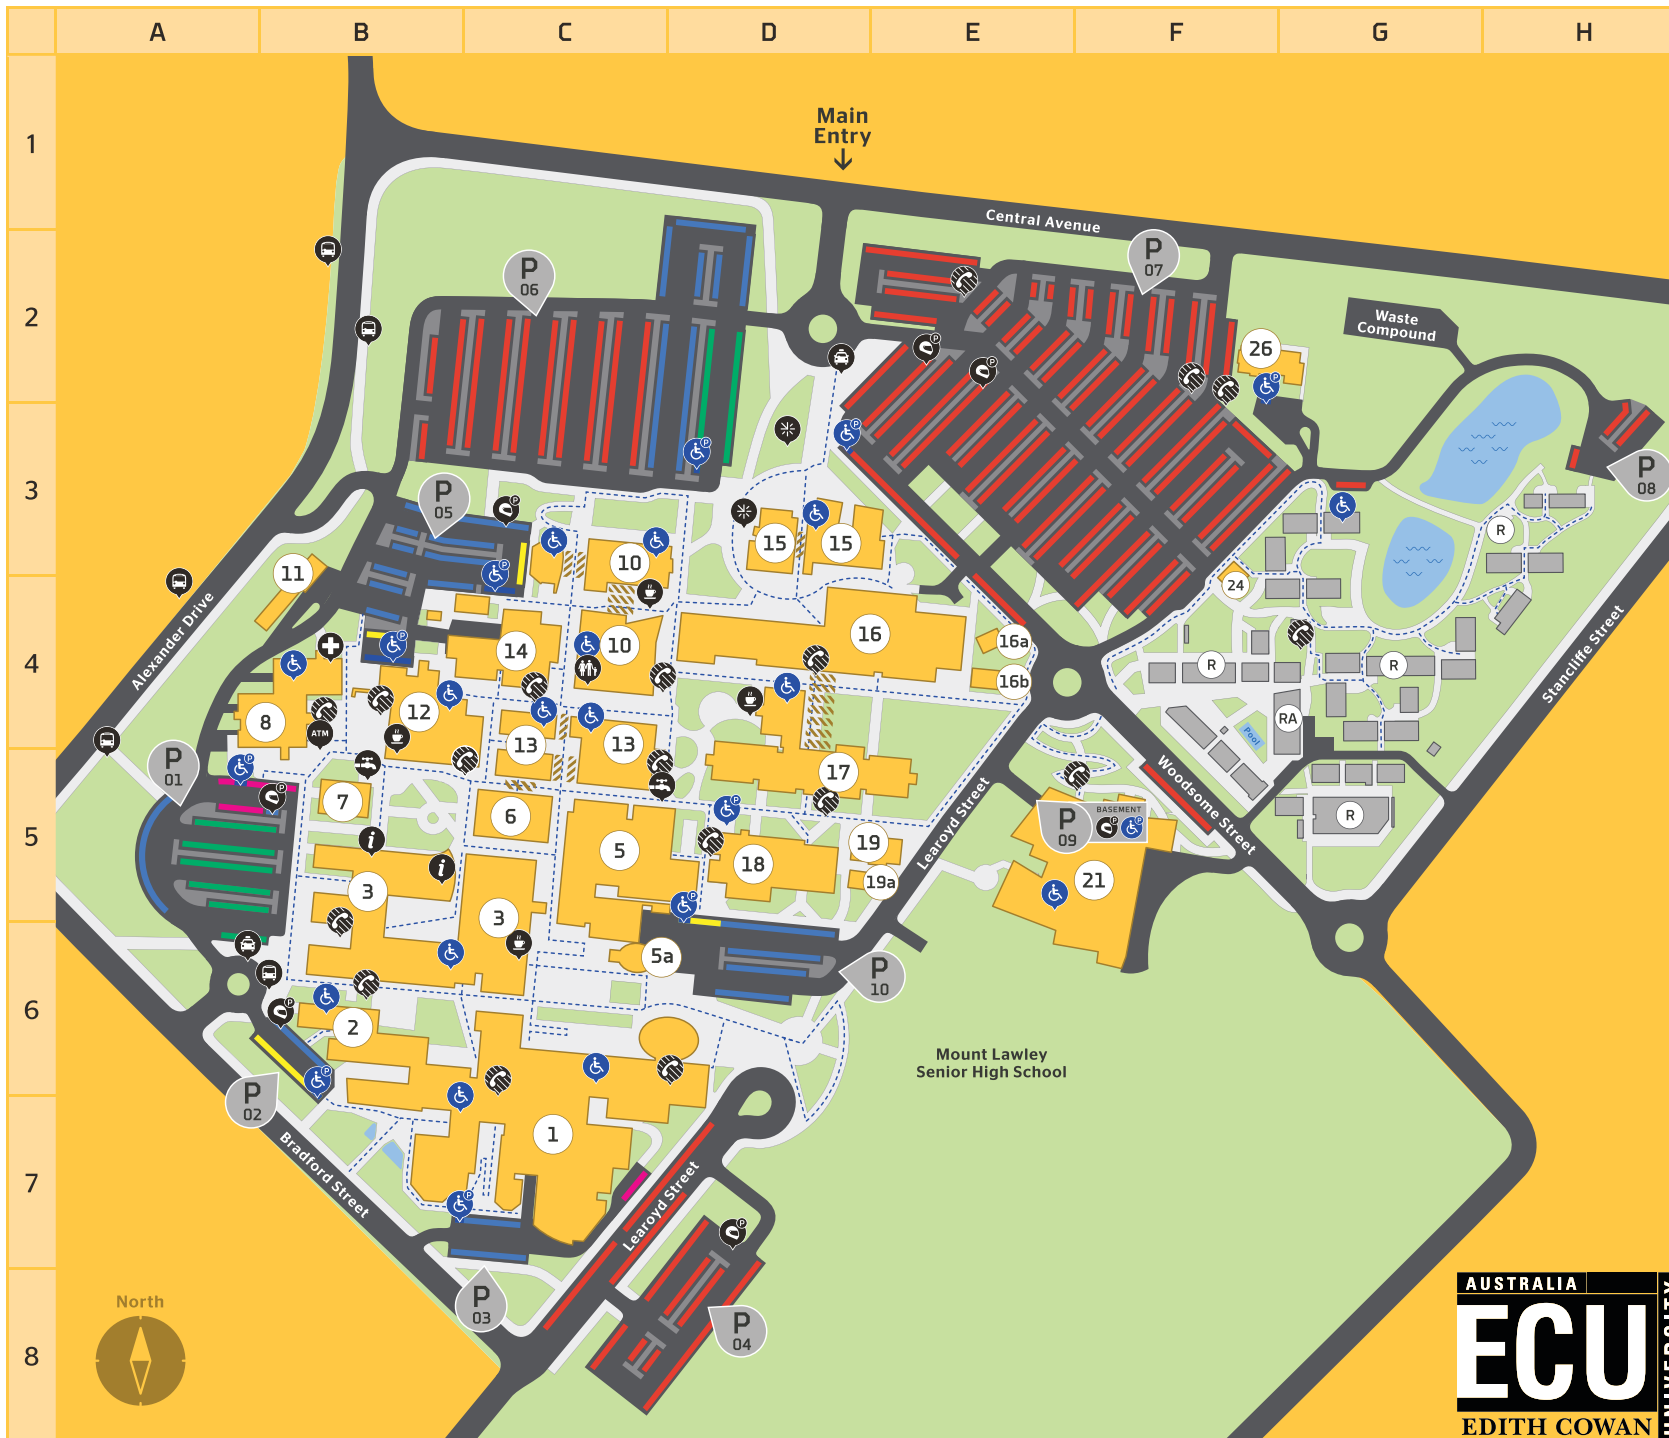

Edith Cowan University Mount Lawley

- Link Bridges
- Accessible Parking
- Reserved Parking
- Staff Parking
- Student Parking
- University Vehicles
- Visitor Parking
- Accessible Route
- Accessible Parking
- Accessible Toilet
- ATM
- Bus Stop
- Food & Beverage
- Information
- Medical Centre
- Motorcycle Parking
- Parents Room
- Point of Interest
- Security Phone
- Taxi
- Water Refill Station

Using ECU Room Numbers:

10.123

Building Level Room

Building Directory List

Edith Cowan University, 2 Bradford Street, Mount Lawley WA 6050

Mount Lawley

Destination	Building	Grid Ref.
Academic Skills Centre	3	B5
Australian Indigenous Health Info Net	15	D3
Campus Information	3	B5
Campus Support Office	3	B5
Centre for Research in Entertainment, Arts, Technology and Communications (CREATEC)	18	D5
Child Care Centre	26	F2
Counselling	3	B5
E-Lab	10	C4
ECU Student Guild	12	B5
ECU Village	R	G4
ECU Village Administration	RA	G4
Edith Cowan College	10	C3
Equity, Diversity and Disability Services	3	C5
Future Students	3	C5
Gallery 25	10	C3
Kurongkurl Katitjin	15	D3

Destination	Building	Grid Ref.
Staff Lounge	17	D4
Student Lounge	12	B5
Student Hub	3	C5
The SOAR Centre	3	C5
Theatre Sixteen	16	D4
WAAPA	1	C7
Aboriginal Theatre	2	C6
Box Office, Reception and Enquiries	1	C7
Enright Studio	1	C6
Geoff Gibbs Theatre	1	C7
Handa Studio	1	C7
Jazz Studio	1	C7
Richard Gill Auditorium	1	C7
Roundhouse Theatre	1	C7
Workshop	1	C7
The Edith Spiegeltent	5a	C6
WA Screen Academy	13	C5

Food and Beverage Services

Café 10	10	C4
Chatterbox	12	B4
Grindhouse	3	C6