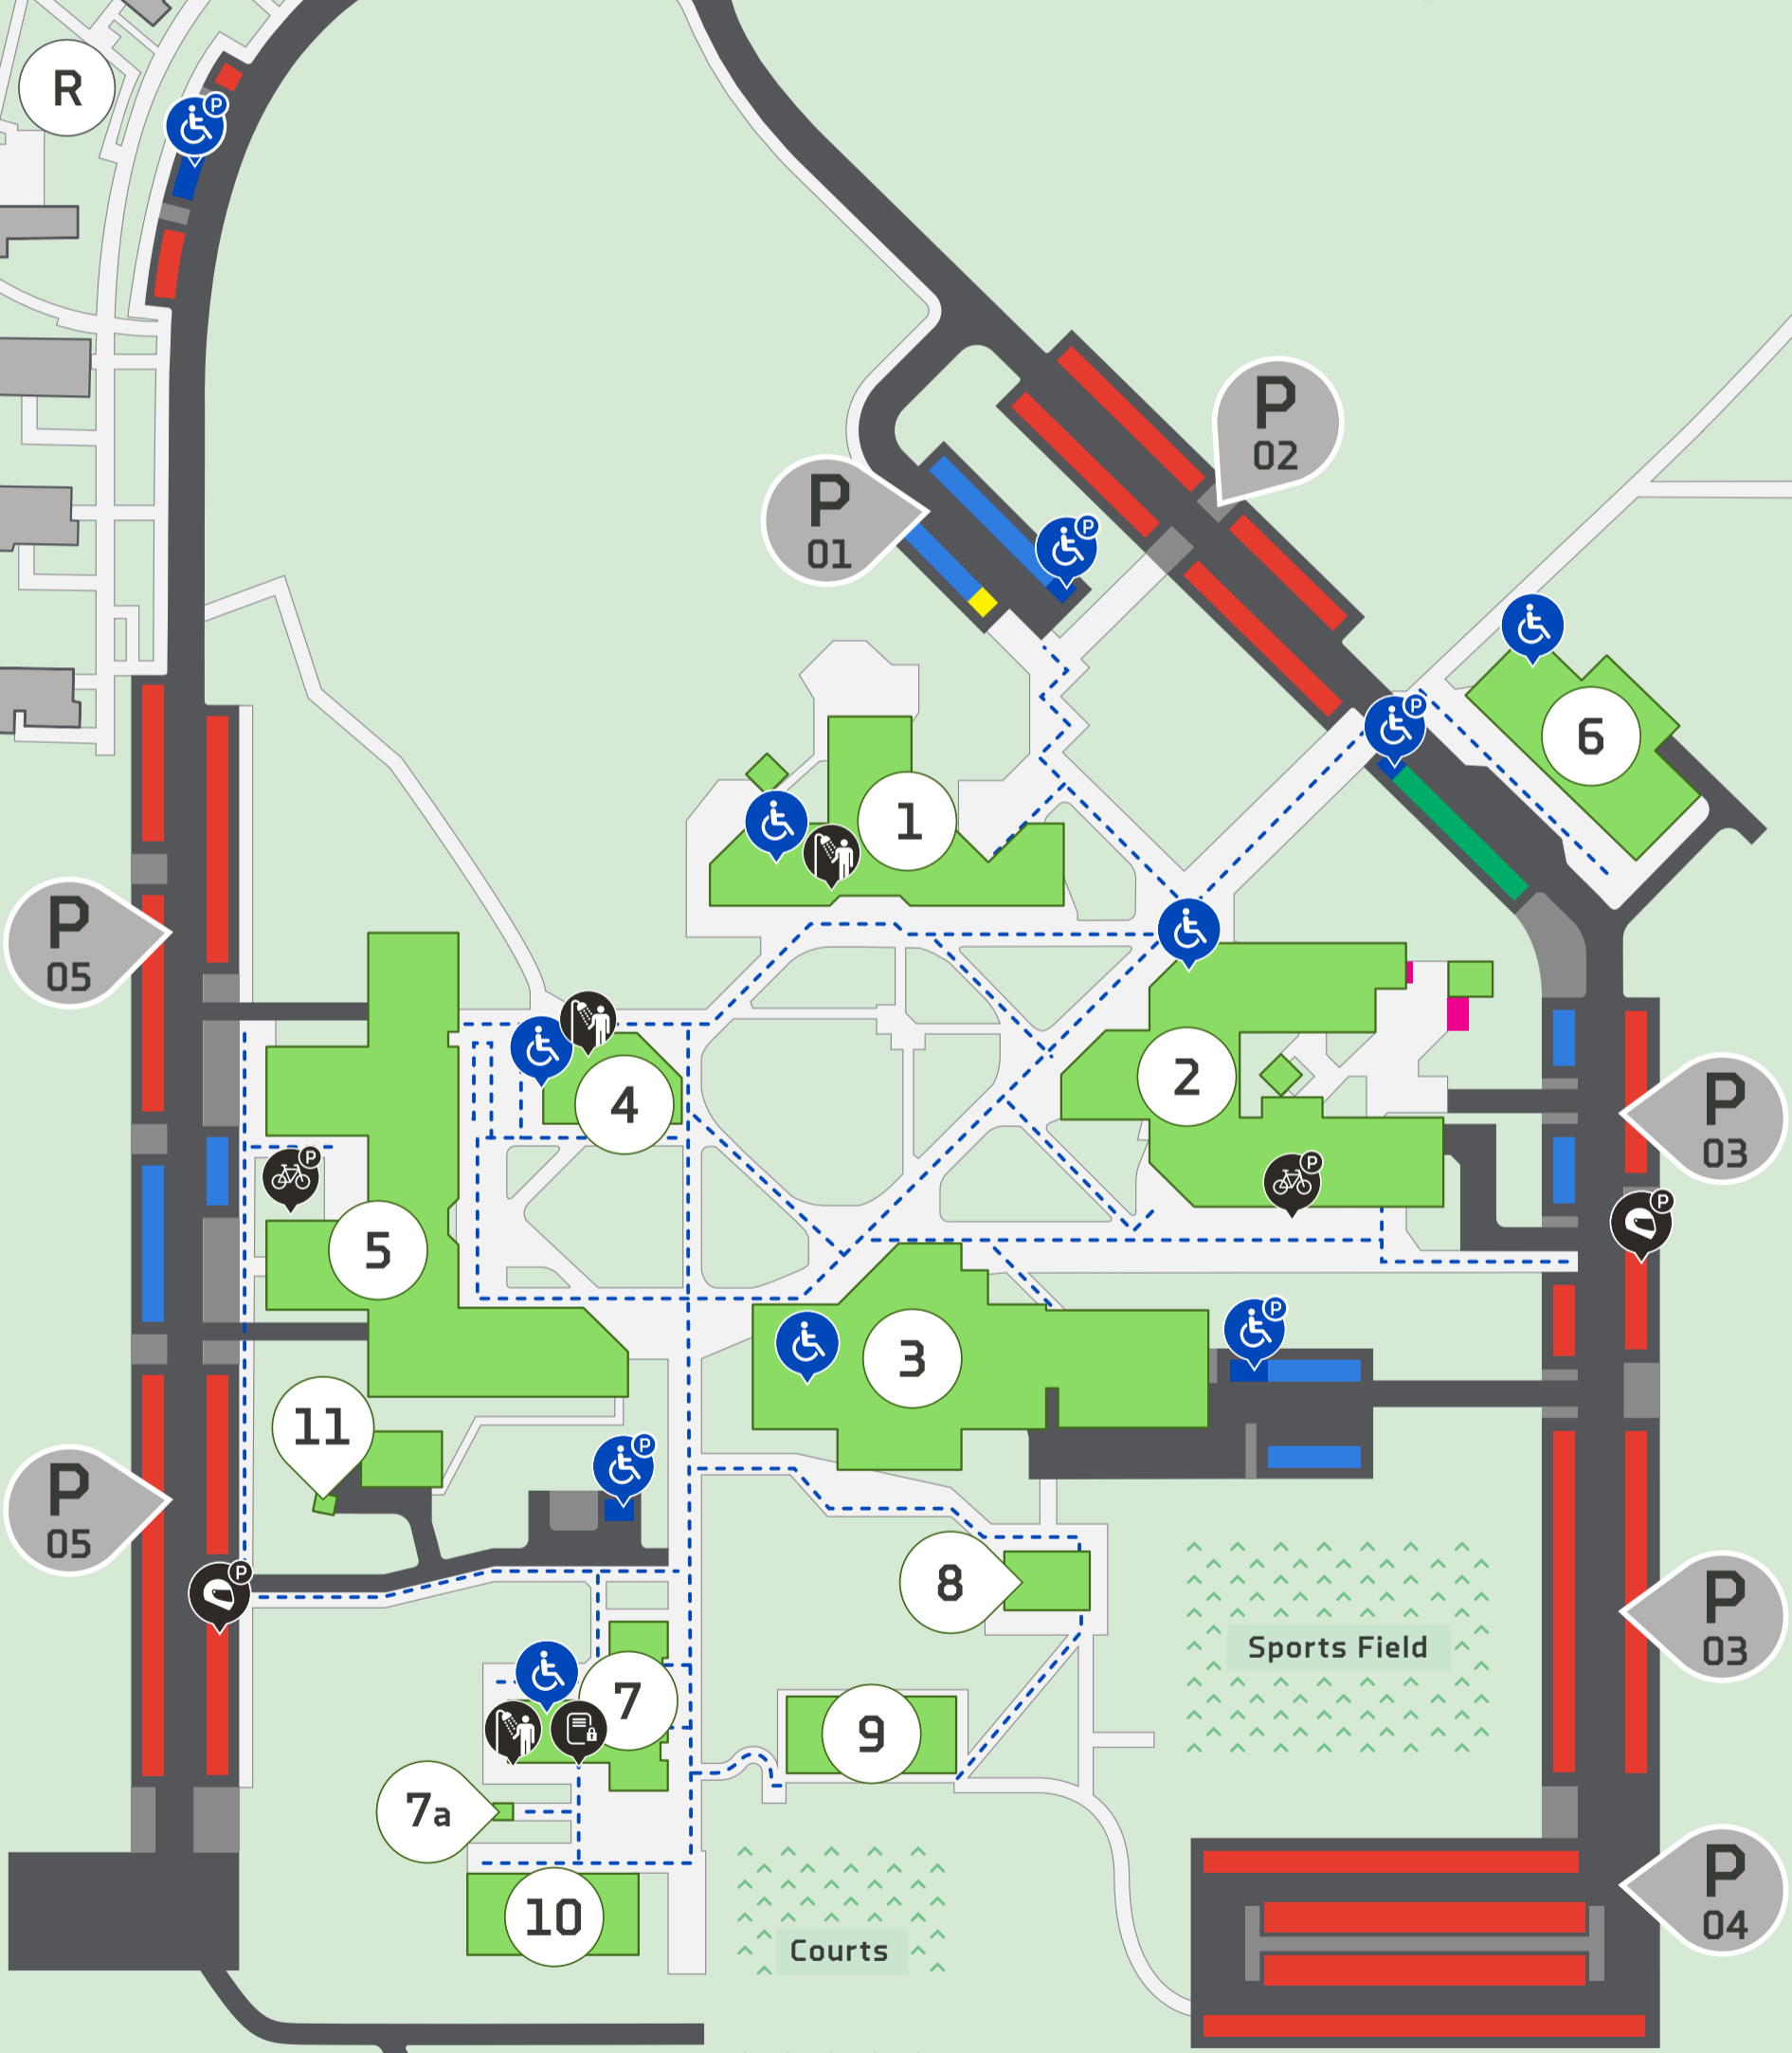

← 250m to Main Entry

Robertson Drive Entrance
↓

Robertson Drive

Hospital

Manea College

South Regional
TAFE

Accessible Parking

Bicycle Fixit Station

Lockers

Shower Facility

Accessible Route

Bicycle Parking

Motorcycle Parking

Taxi

Accessible Toilet

Bus Stop

Secure Bicycle Parking